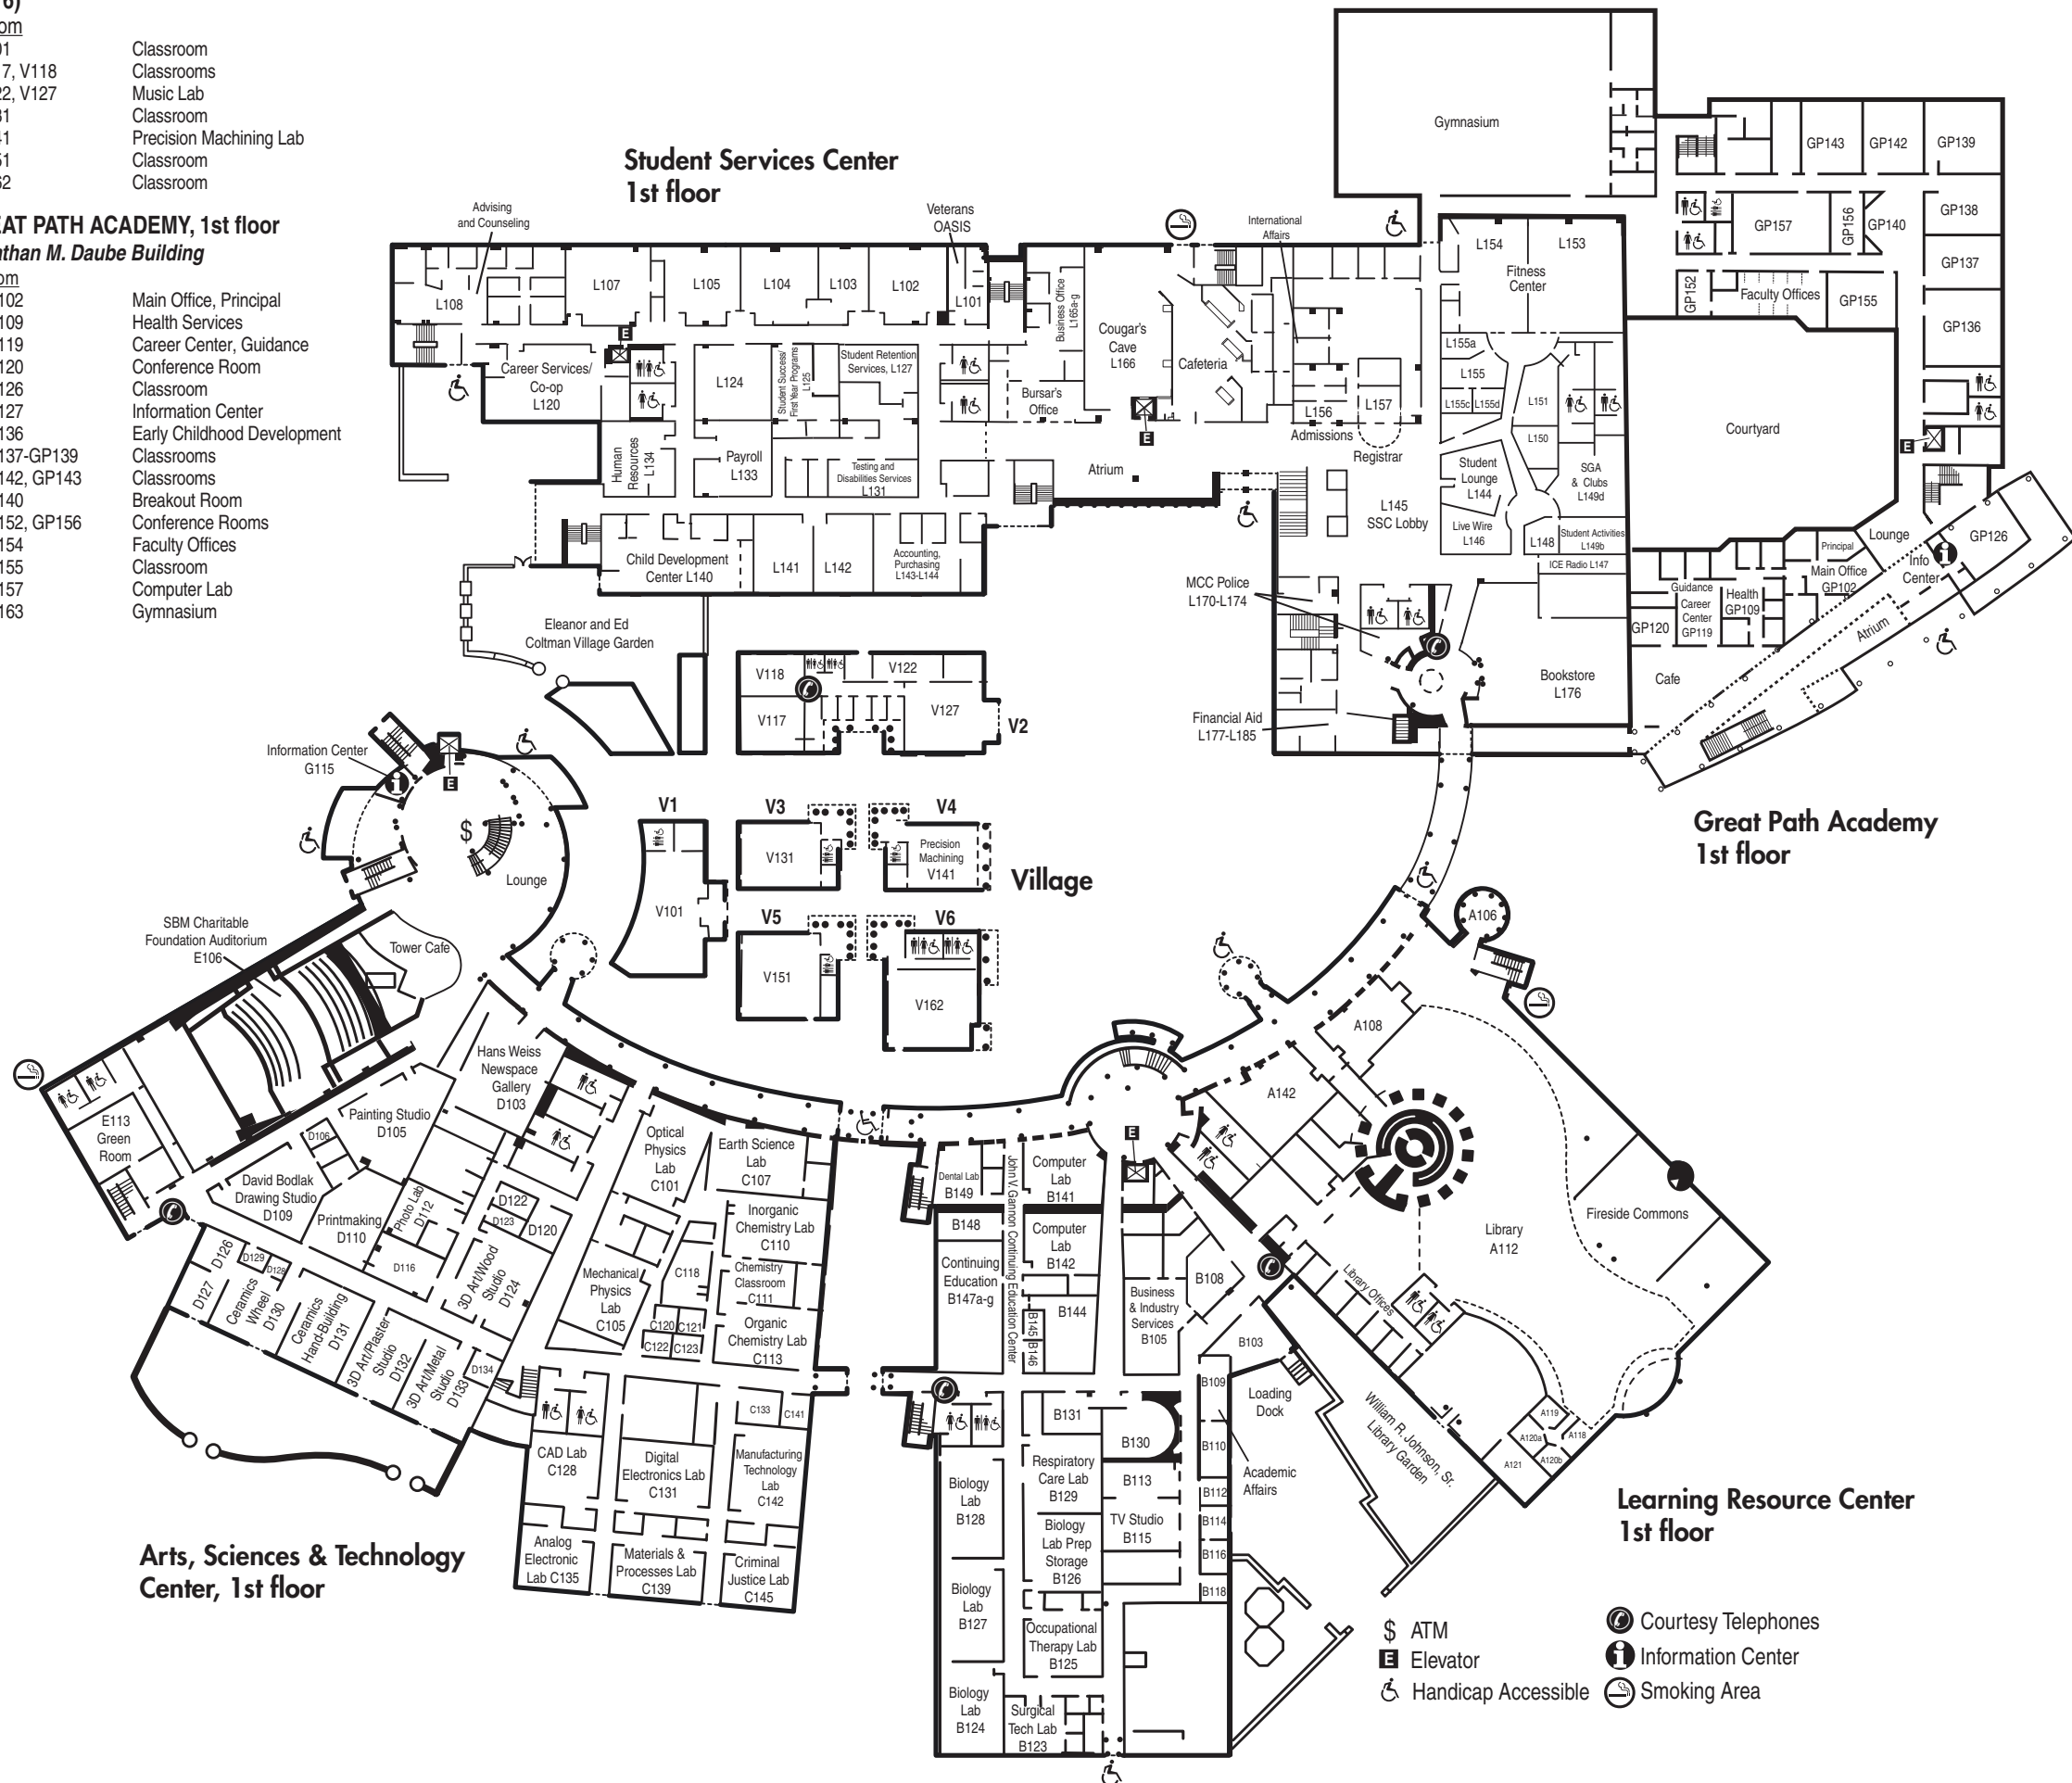

Wing	Room	Description
A	A108	Conference Room
	A112	Library
	A114	Fireside Commons
	A119-A121	Library Study Rooms
	A142	Library Resource Classroom
B	B103	Loading Dock
	B105, B108	Business and Industry Services
	B109-B116	Academic Affairs
	B115	TV Studio
	B123	Surgical Technology Lab
	B124, B127, B128	Biology Labs
	B125	Occupational Therapy Lab
	B129	Respiratory Care Lab
	B130	Center for Teaching/Conference Room
	B131	Educational Technology and Distance Learning
	B149	Dental Lab
	<i>John V. Gannon Continuing Education Center</i>	
	B141, B142	Computer Labs
	B144	Classroom
	B148, B105	Continuing Education

AST – ARTS, SCIENCES & TECHNOLOGY CENTER, 1st floor
SBM Charitable Foundation Building

Wing	Room	Description
C	C101, C105	Physics Optical & Mechanical Labs
	C107	Earth Science Lab
	C110	Inorganic Chemistry Lab
	C111, C113	Chemistry & Organic Chemistry Classrooms
	C128	CAD Lab
	C131, C135	Electronics Labs
	C139	Materials & Processes Lab
	C142	Manufacturing Lab
	C145	Criminal Justice Lab
D	D103	Hans Weiss Newspace Gallery
	D105	Painting Studio
	D109	David Bodlak Drawing Studio
	D110	Printmaking Studio
	D111a	Photo Print Developing Lab and Photography Studio
	D124	3D Wood Studio
	D130, D131	Ceramics Wheel & Hand-Building Studios
	D132, D133	3D Plaster and Metal Studios
E	E101	Tower Café
	E106	SBM Charitable Foundation Auditorium
	E113	Green Room
G	G106	Lounge
	G115	Information Center

- $ ATM
- E Elevator
- ♿ Handicap Accessible
- ☎ Courtesy Telephones
- i Information Center
- 🚭 Smoking Area