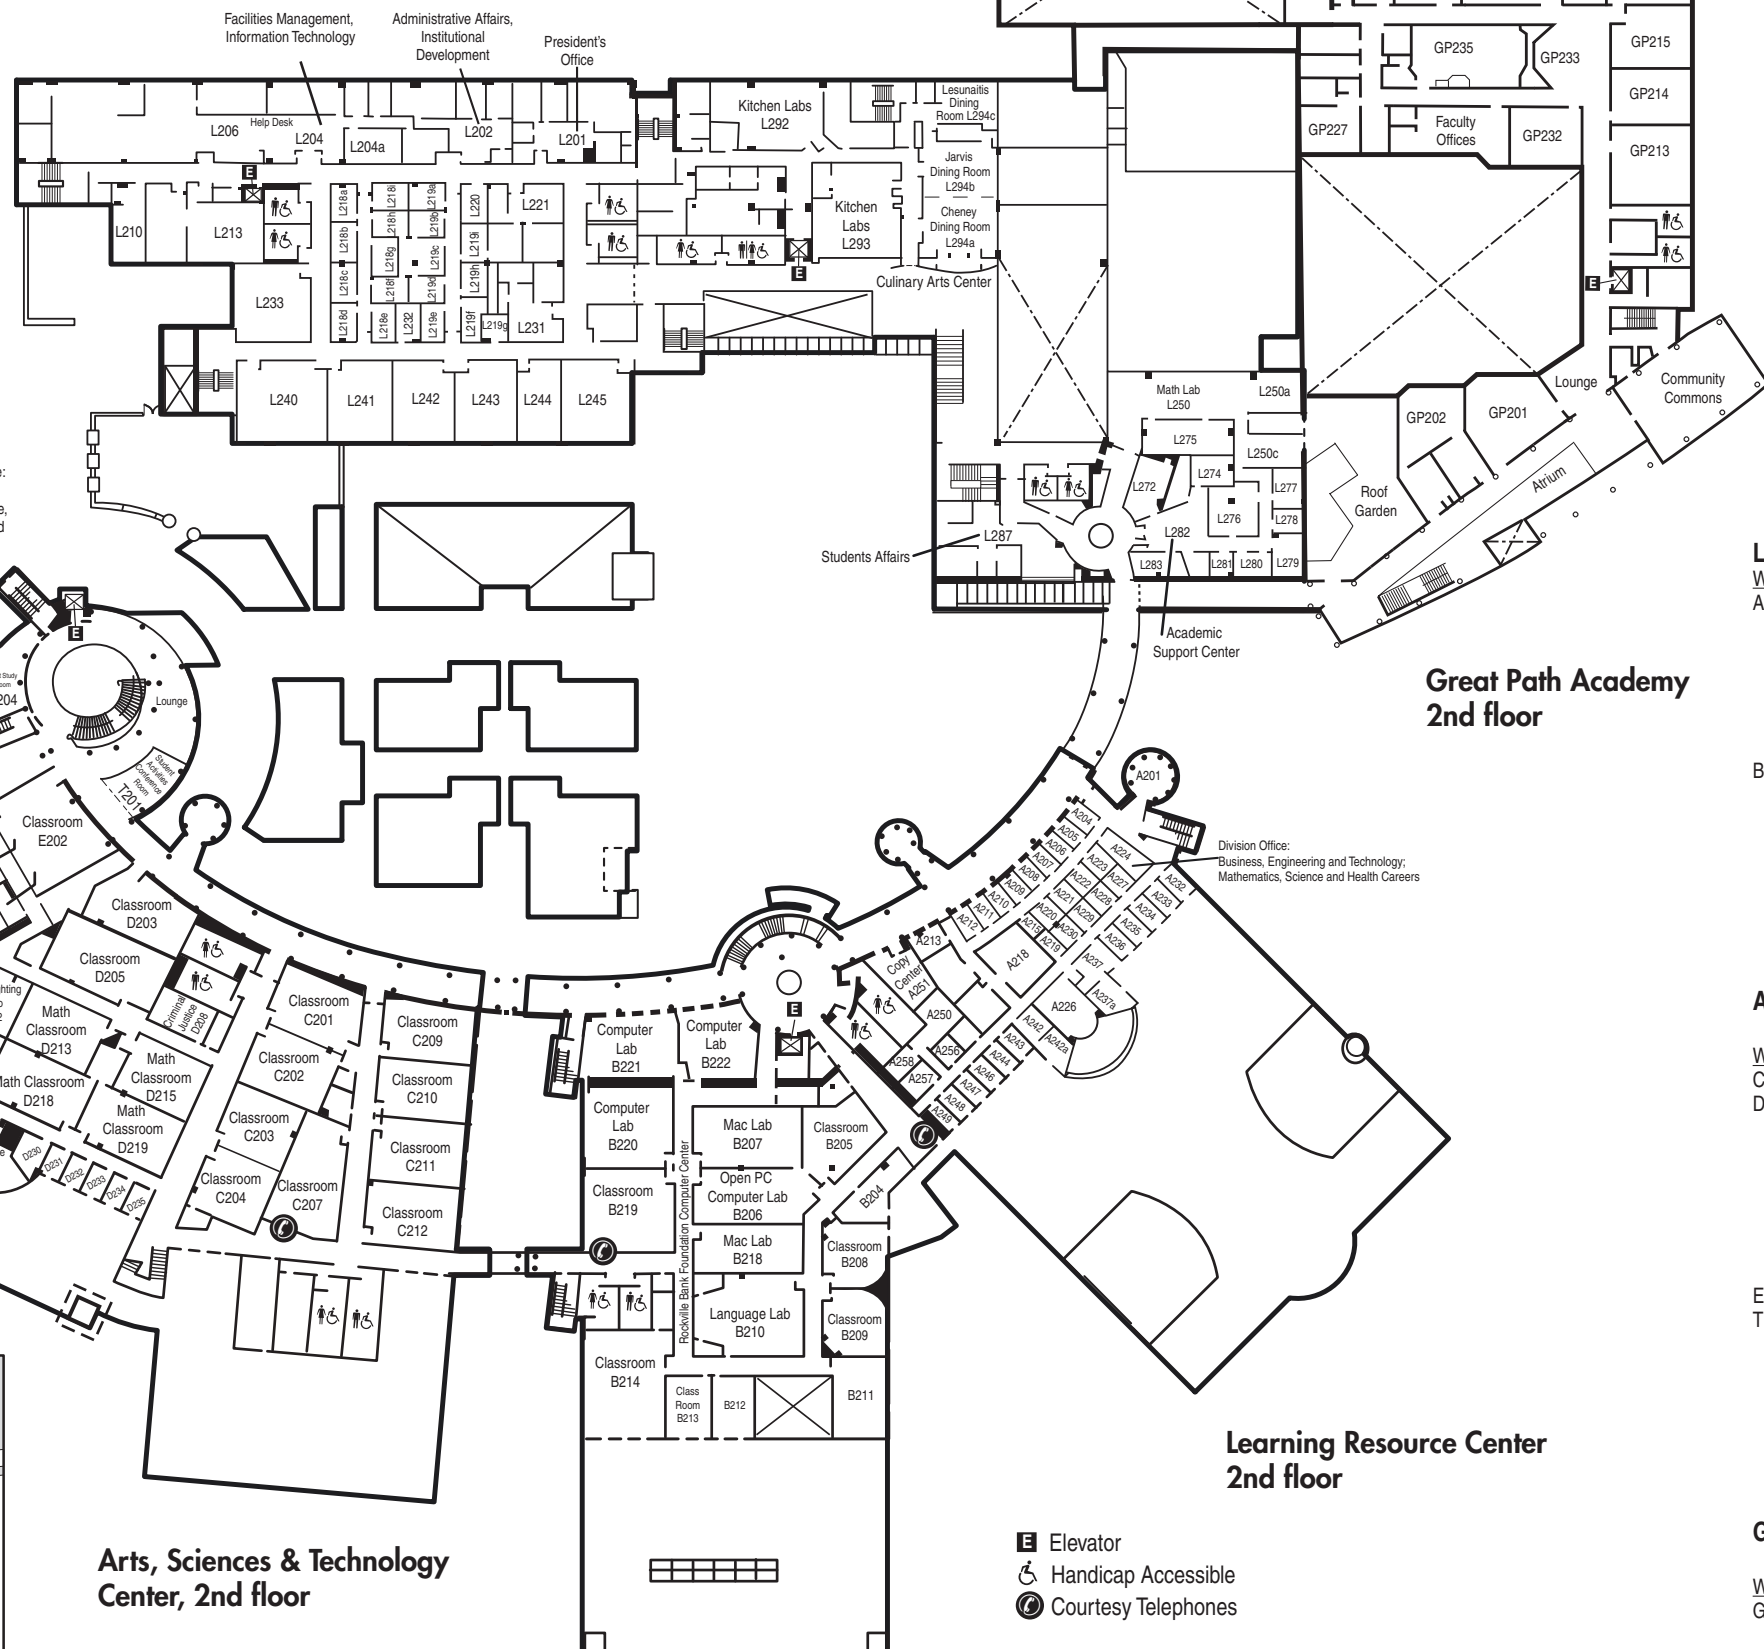

Student Services Center 2nd floor

SSC – STUDENT SERVICES CENTER, 2nd floor

Frederick W. Lowe, Jr. Building

Wing	Room	Room Name
L	L201	President's Office
	L202	Planning, Research and Assessment
	L202, L231	Administrative Affairs
	L204	Institutional Development
	L206, L207	Facilities Management
	L210	Organization of Active Adults
	L212	Technology Help Desk
	L213	Classroom
	L218a-L218i	Offices
	L219a-L219i	Offices
	L221	Marketing and Public Relations
	L233	Computer Lab
	L240-L245	Classrooms
	L250	Math Lab
	L277	MCC Foundation
	Academic Support Center	
	L272	Walk-In Math Tutoring
	L274-L276	Tutoring and Writing Center
	L278-L283	ASC Reception and Offices
	L287	Student Affairs
	Culinary Arts Center	
	L292, L293	Foodservice Kitchen & Labs
	L294a	Cheney Dining Room
	L294b	Alice & Alexander Jarvis Dining Room
	L294c	Geraldine & Vincent Lesunaitis Dining Room

LRC – LEARNING RESOURCE CENTER, 2nd floor

Wing	Room	Room Name
A	A201	Conference Room
	A204-A258	Faculty Offices
	A226	Conference Room
	A224	Mathematics, Science and Health Careers Division
	A224	Business, Engineering and Technology Division
	A251	Copy Center
	Rockville Bank Foundation Computer Center	
B	B206	Open Computer Lab
	B207, B218	Mac Labs
	B205, B208, B209	Classrooms
	B210	Language Lab
	B211	Precision Manufacturing Institute Classroom
	B212	Adjunct Faculty Offices
	B213, B214	Classrooms
	B219	Classrooms
	B220-B222	Computer Labs

AST – ARTS, SCIENCES & TECHNOLOGY CENTER, 2nd floor and Tower (floors 3-5), SBM Charitable Foundation Building

Wing	Room	Room Name
C	C201-C212	Classrooms
D	D203	Classroom
	D205	Classroom
	D208	Criminal Justice
	D211	Digital Photo Studio
	D212	Photo Lighting Studio
	D213-D219	Math Classrooms
	D221-D235	Faculty Offices
	D229	Conference Room
E	E202	Classroom
T	T201	Student Activities Conference Room
	T204	Quiet Study Room
	T303-T313	Faculty Offices
	T302	Liberal Arts Division
	T302	Social Science, Hospitality and Culinary Arts Division
	T402-T415	Faculty Offices
	T404	Conference Room
	T502-T516	Faculty Offices

GPA – GREAT PATH ACADEMY, 2nd floor Jonathan M. Daube Building

Wing	Room	Room Name
GP	GP201, GP202	Computer Graphics & Art Classrooms
	GP203	Community Commons
	GP213	Culinary Lab
	GP214, GP215, GP232	Classrooms
	GP216-GP221	Science Classrooms
	GP231	Faculty Offices
	GP233	Breakout Room
	GP235	Language Lab

- Elevator
- Handicap Accessible
- Courtesy Telephones