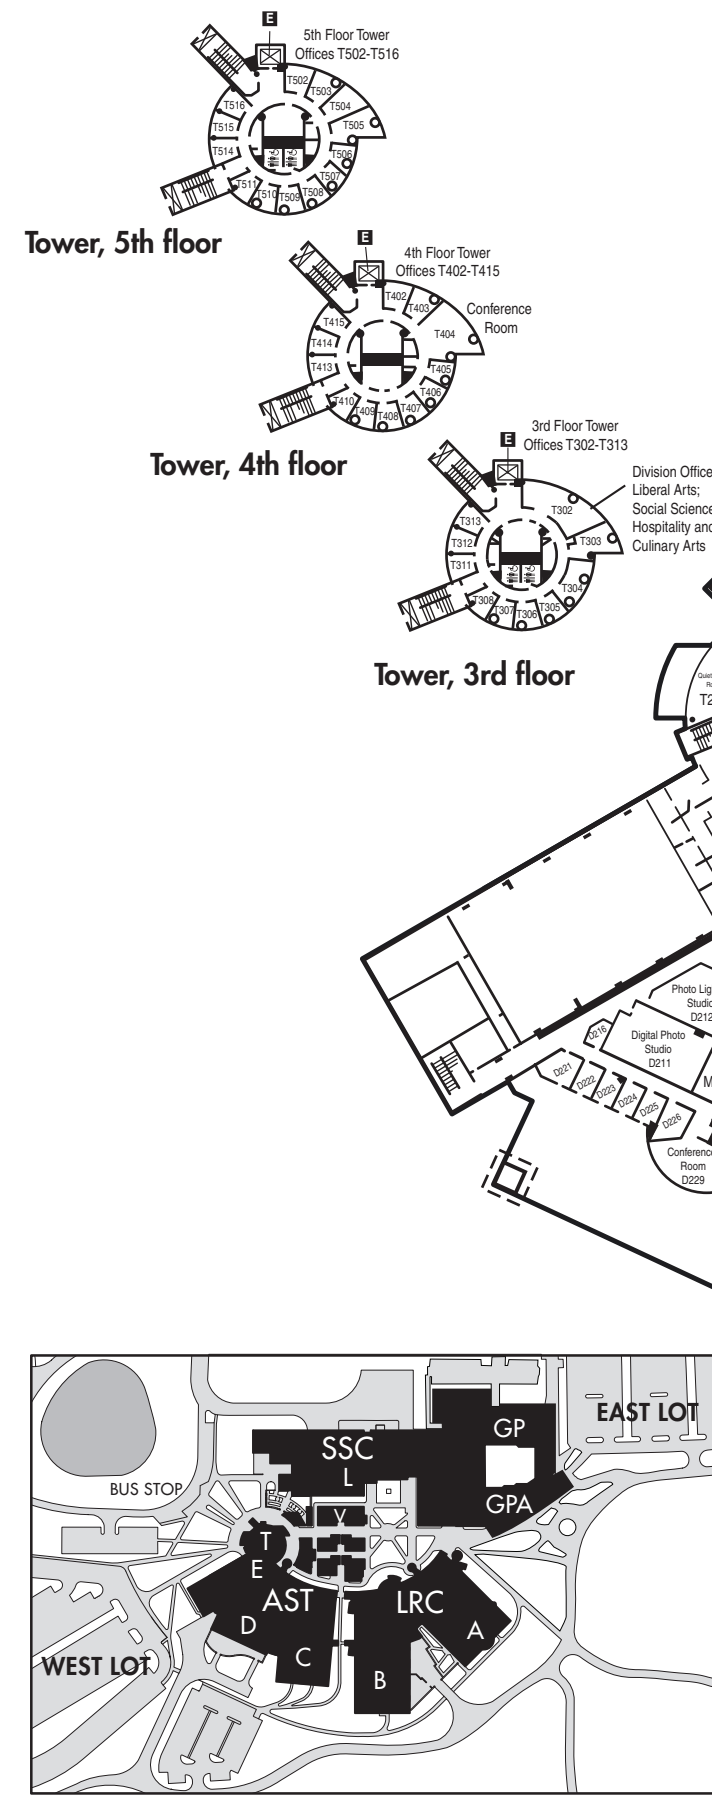

MANCHESTER COMMUNITY COLLEGE